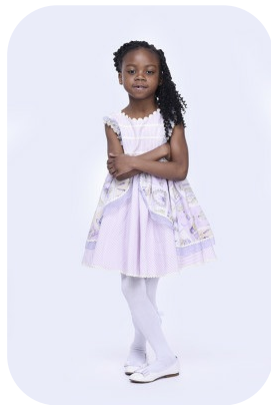

Mimi Sey

Age: 6-10	Shoe Size: 3	Eye Colour: Brown	Accent: Northern
Gender: F			
Location: Britain North	Hair Color: Black	Waist: NA	Bust: NA
Drives: No		Hips: NA	

Talents

CHILD MODELLING, YOUNG PERFORMERS