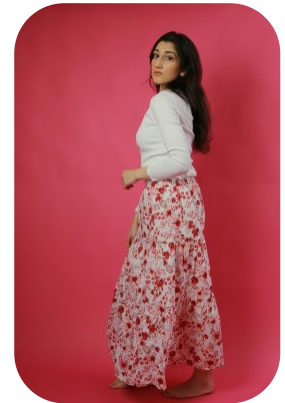

Minahil Khan

Age: 21-24	Height: 5ft7inch	Eye Colour: Brown	Accent: South Asian
Gender:F	Weight: 63kg	Waist: 78	
Location: London	Shoe Size: 7.5	Bust: 93	
Drives: Yes	Hair Color: Black	Hips: 92	

Talents
COMMERCIAL MODELS