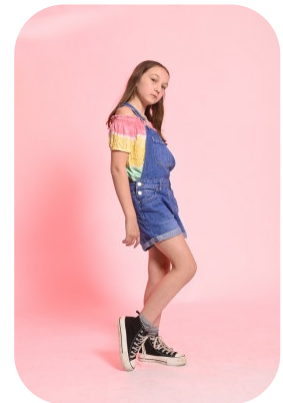

Additional Talents:
SWIM BIKE COMMERCIAL HIP HOP MMA