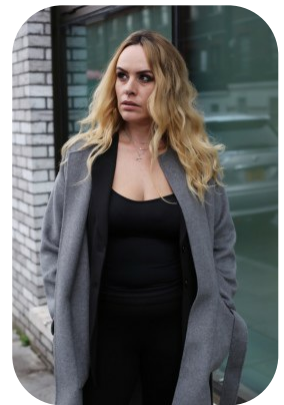

Mioara Balasescu

Age: 41-50	Height: 6ft9inch	Eye Colour: Brown	Accent: Italian
Gender:F	Weight: 87kg	Waist: 32	Bust: 40
Location: London	Shoe Size: 8.UK	Hips: 48	
Drives: No	Hair Color: Blonde		

Talents
MATURE MODELS