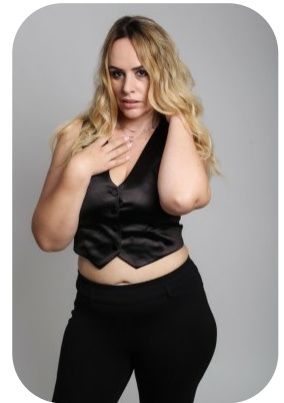

Mioara Balasescu

Age: 41-50	Height: 6ft9inch	Eye Colour: Brown	Accent: Italian
Gender:F	Weight: 87kg	Waist: 32	Bust: 40
Location: London	Shoe Size: 8.UK	Hips: 48	
Drives: No	Hair Color: Blonde		

Talents
MATURE MODELS