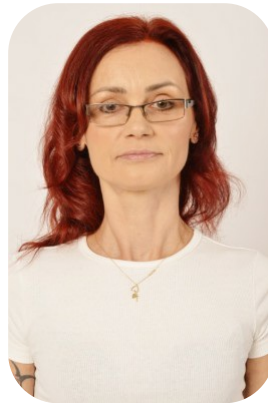

Mirela Cristea

Age: 41-50

Height:

Eye Colour:

Accent:

Gender:F

5ft5inch

Hazel

East Euro

Location:

Weight:

Waist:

London

52kg

67cm

Drives: No

Shoe Size:

Bust: 86cm

4

Hips: 94cm

Hair Color:

Red

Talents

MATURE MODELS, EXTRAS