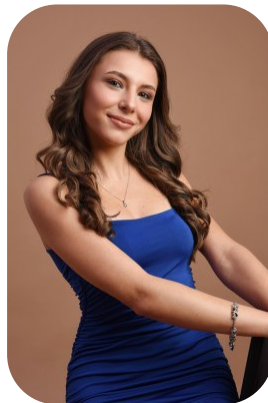

Miroslava Petrova

Age: 16-20	Height: 5ft5inch	Eye Colour: Hazel	Accent: Welsh
Gender:F	Weight: 51kg	Waist: 68cm	
Location: Wales	Shoe Size: 5	Bust: 78cm	
Drives: No	Hair Color: Brunette	Hips: 80cm	

Talents
COMMERCIAL MODELS, EXTRAS