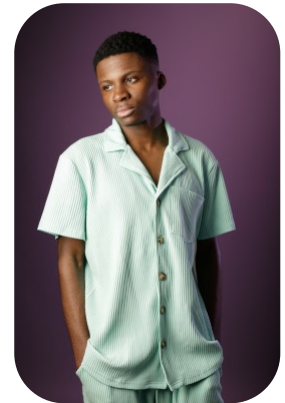

MJ Bodunde

Age: 16-20	Height: 6ft0inch	Eye Colour: Brown	Accent: London
Gender: M	Weight: 67kg	Waist: 37	Bust: 37
Location: London	Shoe Size: 8.5	Hair Color: Black	
Drives: No			

Talents
COMMERCIAL MODELS, EXTRAS