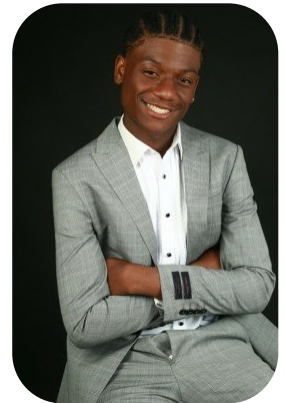

Modelie M

Videos: 1

Age: 16-20	Height: 6ft1inch	Eye Colour: Brown	Accent: London
Gender: M	Shoe Size: 11	Waist: 32	Bust: 38
Location: London	Hair Color: Black	Hips: 35	

Talents
COMMERCIAL MODELS

Additional Talents:
BIKE GYM BASKETBALL FOOTBALL