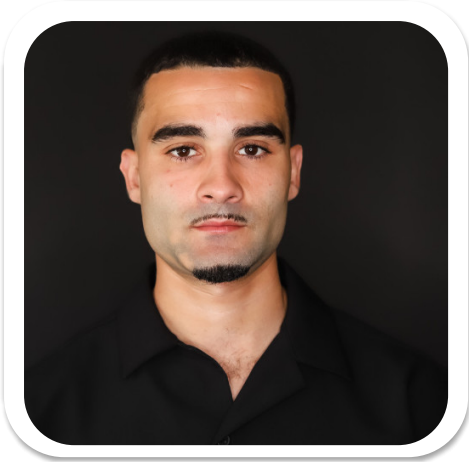

Mohamed Otmani

Age: 31-40	Height: 6ft0inch	Eye Colour: Brown	Accent: Northern
Gender:M	Weight: 78kg	Waist: 32 Medium	
Location: Britain North	Shoe Size: 7	Bust: 38	
Drives: No	Hair Color: Black	Hips: 34	