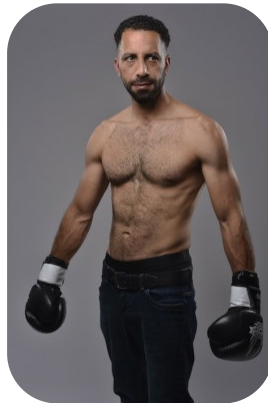

# Mohamed Salem

Age: 31-40	Height: 6ft2inch	Eye Colour: Brown	Accent: Mid East
Gender:M	Weight: 85kg	Waist: 34	Bust: 42
Location: London	Shoe Size: 12.5	Hips: 40	
Drives: Yes	Hair Color: Black		

Talents  
COMMERCIAL MODELS, EXTRAS