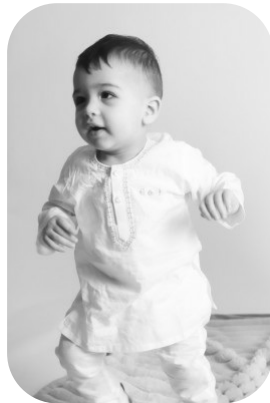

Mohammed Ahad

Age: 0-5	Height: 3ft0inch	Eye Colour: Black	Accent: Northern
Gender:M	Weight: 10kg	Waist: NA	Bust: NA
Location: Britain	Shoe Size: 2	Hips: NA	
North	Hair Color: Black		

Talents
CHILD MODELLING