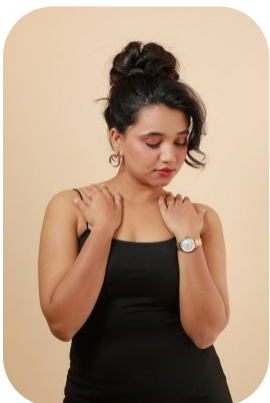

Mohini K

Age: 25-30	Height: 5ft3inch	Eye Colour: Brown	Accent: South Asian
Gender:F	Weight: 65kg	Waist: 32	Bust: 37
Location: Britain North	Shoe Size: 7	Hips: 40	
Drives: No	Hair Color: Brunette		

Talents
COMMERCIAL MODELS