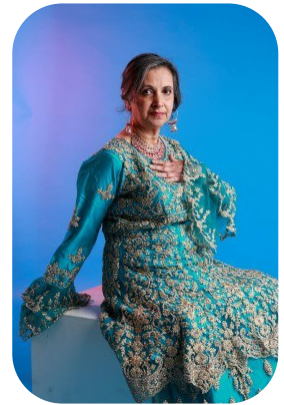

# Moina Rani

Age: 61-70	Height: 5ft2inch	Eye Colour: Brown	Accent: South Asian
Gender:F	Shoe Size: 3	Waist: 33.5	Bust: 40
Location: London	Hair Color: Brunette	Hips: 44	

Talents  
MATURE MODELS, EXTRAS

FOR ANY INQUIRIES PLEASE CONTACT US