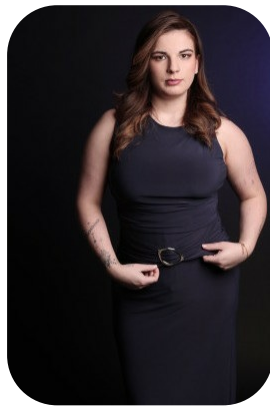

# Mollie Foley

Age: 16-20	Height: 5ft1inch	Eye Colour: Brown	Accent: London
Gender:F	Weight: 67kg	Waist: 26	Bust: 35
Location: Britain North	Shoe Size: 5.5	Hips: 41	
Drives: No	Hair Color: Brunette		

Talents  
COMMERCIAL MODELS, COMMERCIAL DANCERS,  
EXTRAS

Additional Talents:  
BIKE - SWIM

<https://model-folio.com/mollie-foley/>

---

FOR ANY INQUIRIES PLEASE CONTACT US

0207 834 66 60 - Office

[www.fusionmng.com](http://www.fusionmng.com)

[cast@fusionmng.com](mailto:cast@fusionmng.com)