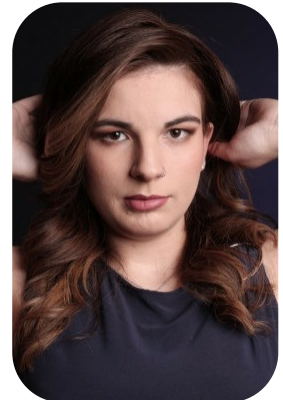

# Mollie Foley

Age: 16-20	Height: 5ft1inch	Eye Colour: Brown	Accent: London
Gender:F	Weight: 67kg	Waist: 26	Bust: 35
Location: Britain North	Shoe Size: 5.5	Hips: 41	
Drives: No	Hair Color: Brunette		

Talents  
COMMERCIAL MODELS, COMMERCIAL DANCERS,  
EXTRAS