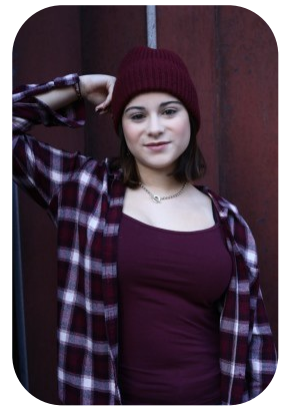

Mollie Jai

Credits: 5 Trainings: 2

Age: 16-20	Height: 5ft4inch	Eye Colour: Hazel	Accent: London
Gender: F	Weight: 60kg	Waist: 30	Bust: 36
Location: London	Shoe Size: 5.5	Hips: 39	
Drives: No	Hair Color: Brunette		

Talents
 COMMERCIAL MODELS, TEEN MODELS, YOUNG PERFORMERS

Additional Talents:

SWIM BIKE

SING FOOTBALL NETBALL

[Mollie Jai Profile](#)

All Rights Reserved by [Fusion Management](#) © 2018

Credits:

Years of Production	Production Name	Role
2024	Grease	Rizo
2024	Eastenders	Walk on/Extra
2024	Eastenders	Walk on/Extra
2024	Believe in the Magic	The Good Fairy
2023	Eastenders	Walk on/Extra