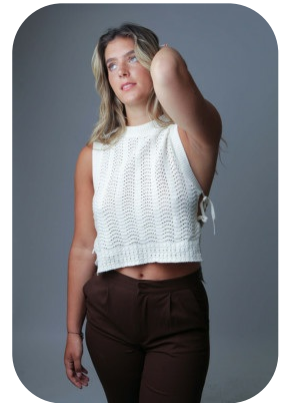

Molly Colbert

Age: 21-24	Height: 5ft10inch	Eye Colour: Green	Accent: London
Gender:F	Weight: 77kg	Waist: 28	Bust:
Location: London	Shoe Size: 7	Hips: 38	
Drives: Yes	Hair Color: Blonde		

Talents
COMMERCIAL MODELS, EXTRAS