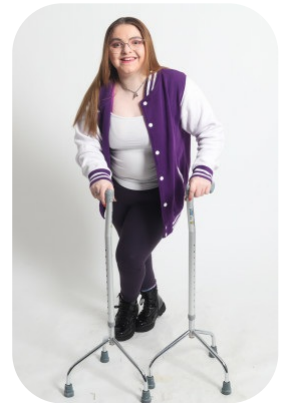

FOR ANY INQUIRIES PLEASE CONTACT US