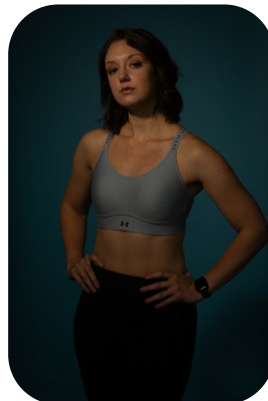

Additional Talents:
SWIM BIKE BASKETBALL GYM