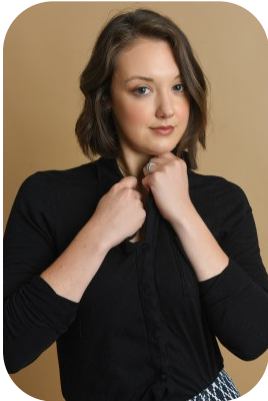

Additional Talents:
SWIM BIKE BASKETBALL GYM