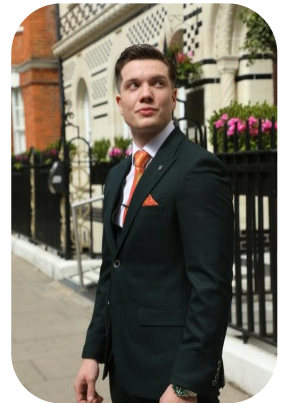

Morgan Ingram

Age: 21-24	Height: 5ft11inch	Eye Colour: Blue	Accent: London
Gender:M	Weight: 83kg	Waist: 36	Bust: 39
Location: London	Shoe Size: 9.5	Hips: 19	
Drives: Yes	Hair Color: Brunette		

Talents
COMMERCIAL MODELS, EXTRAS