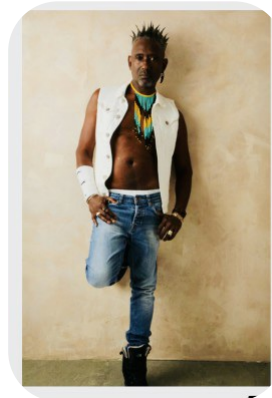

Mo Sosseh

Age: 51-60	Height: 6ft0inch	Eye Colour: Brown	Accent: London
Gender: M	Weight: 68kg	Waist: 30	Bust: 38
Location: London	Shoe Size: 9	Hips: 32	
Drives: No	Hair Color: Other/Extreme		

Talents
MATURE MODELS, EXTRAS