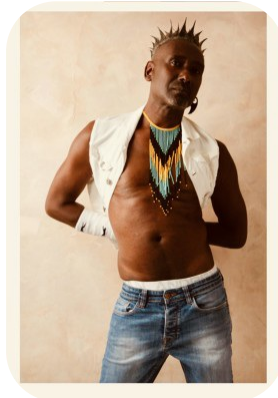

Mo Sosseh

Age: 51-60	Height: 6ft0inch	Eye Colour: Brown	Accent: London
Gender: M	Weight: 68kg	Waist: 30	Bust: 38
Location: London	Shoe Size: 9	Hips: 32	
Drives: No	Hair Color: Other/Extreme		

Talents
MATURE MODELS, EXTRAS