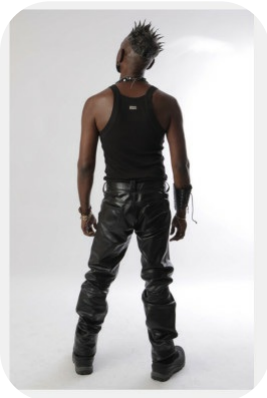

Mo Sosseh

Age: 51-60	Height: 6ft0inch	Eye Colour: Brown	Accent: London
Gender: M	Weight: 68kg	Waist: 30	Bust: 38
Location: London	Shoe Size: 9	Hips: 32	
Drives: No	Hair Color: Other/Extreme		

Talents
MATURE MODELS, EXTRAS