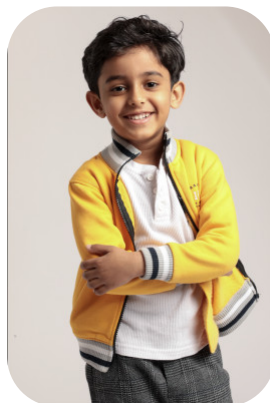

Additional Talents:

BIKE (with Stabilisers) - SWIMMING (Lessons) - FOOTBALL - BADMINTON - SINGING