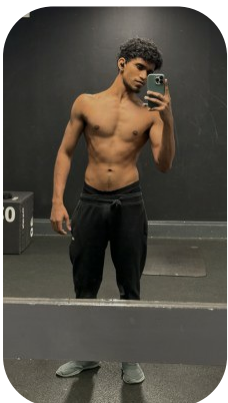

Additional Talents:
SWIM BIKE GYM FITNESS WEIGHT LIFTING
CRICKET FOOTBALL