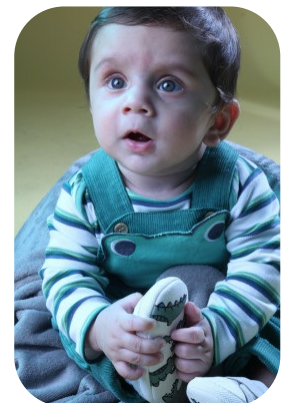

# Muhammad Ehsaan

Age: 0-5	Height: 3ft0inch	Eye Colour: Green	Accent: London
Gender:M	Weight: 10kg	Waist: NA	Bust: N/A
Location: London	Shoe Size: 2	Hips: NA	
Drives: No	Hair Color: Other/Extreme		

Talents  
CHILD MODELLING