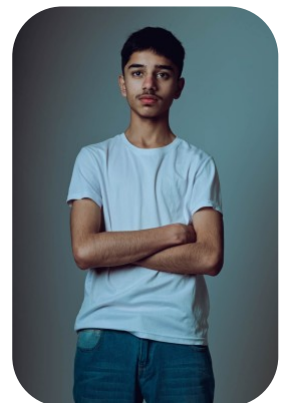

Additional Talents:
BIKE VOLLEYBALL BADMINTON