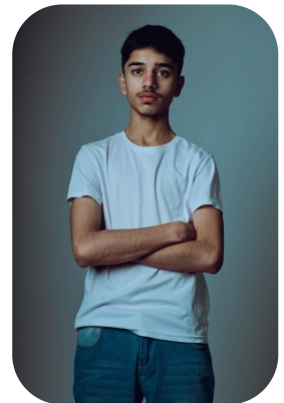

Additional Talents:
BIKE VOLLEYBALL BADMINTON