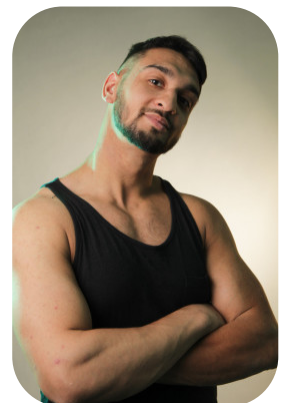

Munir Batchelor

Videos: 1

Age: 25-30	Height: 5ft11inch	Eye Colour: Brown	Accent: London
Gender: M	Weight: 79kg	Waist: 32	
Location: London	Shoe Size: 10.5	Bust: 30	
Drives: No	Hair Color: Black	Hips: 30	

Talents
COMMERCIAL MODELS