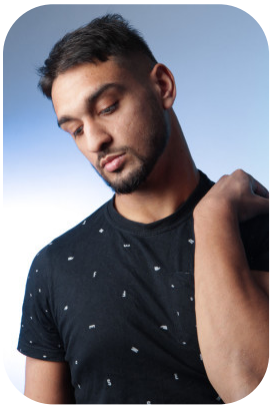

Munir Batchelor

Videos: 1

Age: 25-30	Height: 5ft11inch	Eye Colour: Brown	Accent: London
Gender: M	Weight: 79kg	Waist: 32	
Location: London	Shoe Size: 10.5	Bust: 30	
Drives: No	Hair Color: Black	Hips: 30	

Talents
COMMERCIAL MODELS