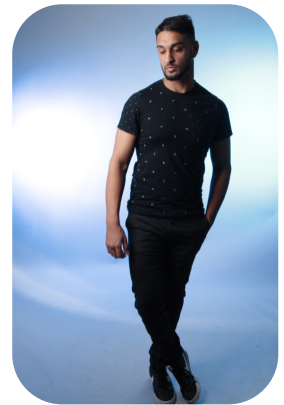

Munir Batchelor

Videos: 1

Age: 25-30	Height: 5ft11inch	Eye Colour: Brown	Accent: London
Gender: M	Weight: 79kg	Waist: 32	
Location: London	Shoe Size: 10.5	Bust: 30	
Drives: No	Hair Color: Black	Hips: 30	

Talents
COMMERCIAL MODELS