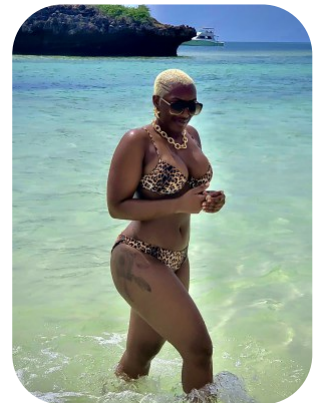

Additional Talents:

BIKE - SWIM - ICESKATE - HORSERIDE - GYM - SCOUT LEADER - STUDENT NURSE