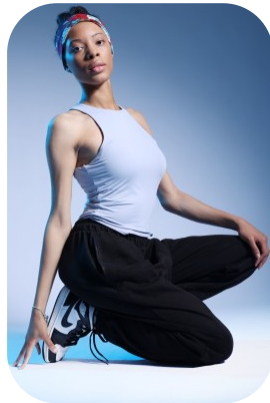

Myah JB

Age: 16-20	Height: 5ft7inch	Eye Colour: Brown	Accent: London
Gender:F	Weight: 42kg	Waist: 25	Bust: 33
Location: London	Shoe Size: 6	Hips: 33	
Drives: No	Hair Color: Black		

Talents
COMMERCIAL MODELS