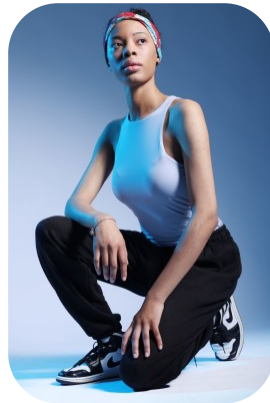

Myah JB

Age: 16-20	Height: 5ft7inch	Eye Colour: Brown	Accent: London
Gender:F	Weight: 42kg	Waist: 25	Bust: 33
Location: London	Shoe Size: 6	Hips: 33	
Drives: No	Hair Color: Black		

Talents
COMMERCIAL MODELS