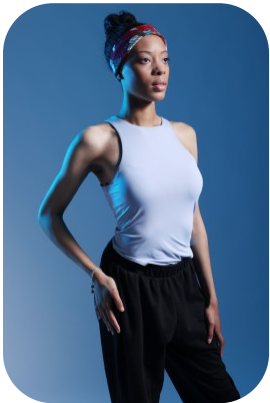

Myah JB

Age: 16-20	Height: 5ft7inch	Eye Colour: Brown	Accent: London
Gender:F	Weight: 42kg	Waist: 25	Bust: 33
Location: London	Shoe Size: 6	Hips: 33	
Drives: No	Hair Color: Black		

Talents
COMMERCIAL MODELS