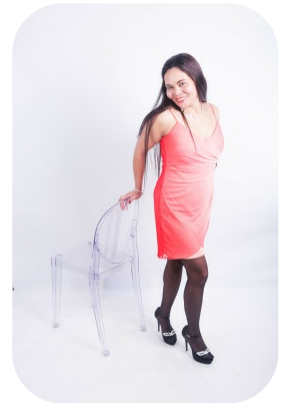

Myrna Townsend

Age: 31-40	Height: 5ft2inch	Eye Colour: Brown	Accent: London
Gender:F	Weight: 52kg	Waist: 31	Bust: 34 a
Location: London	Shoe Size: 4	Hips: 36	
Drives: No	Hair Color: Other/Extreme		

Talents
COMMERCIAL MODELS, EXTRAS