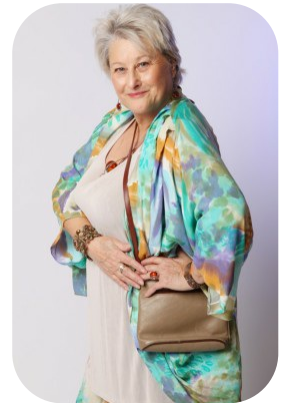

Nadia Austin

Age: 71-80	Height: 5ft0inch	Eye Colour: Blue	Accent: Other
Gender:F	Weight: 66kg	Waist: 37.5	
Location: London	Shoe Size: 4	Bust: 43	
Drives: Yes	Hair Color: Grey/White	Hips: 41.5	

Talents
MATURE MODELS