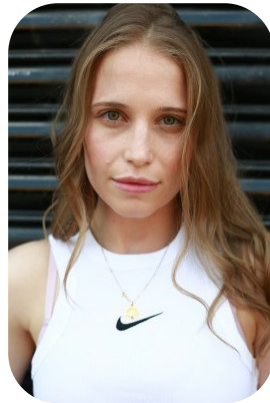

Nadya Markova

Age: 31-40	Height: 5ft1inch	Eye Colour: Green	Accent: East Euro
Gender:F	Weight: 53kg	Waist: 72cm	
Location: London	Shoe Size: 4	Bust: 88cm	
Drives: Yes	Hair Color: Blonde	Hips: 93cm	

Talents
COMMERCIAL MODELS