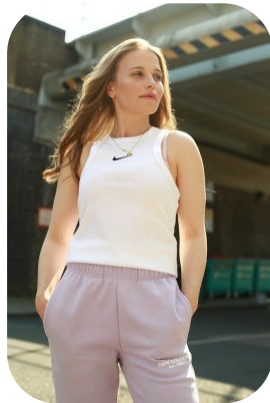

Nadya Markova

Age: 31-40	Height: 5ft1inch	Eye Colour: Green	Accent: East Euro
Gender:F	Weight: 53kg	Waist: 72cm	
Location: London	Shoe Size: 4	Bust: 88cm	
Drives: Yes	Hair Color: Blonde	Hips: 93cm	

Talents
COMMERCIAL MODELS