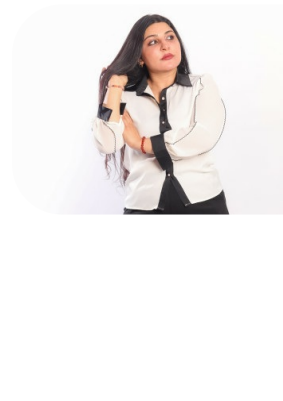

Naheed Naz

Age: 41-50	Height: 5ft3inch	Eye Colour: Brown	Accent: South Asian
Gender:F	Weight: 66kg	Waist: 36	Bust: 40
Location: Britain North	Shoe Size: 6	Hips: 42	
Drives: Yes	Hair Color: Black		

Talents
MATURE MODELS, EXTRAS