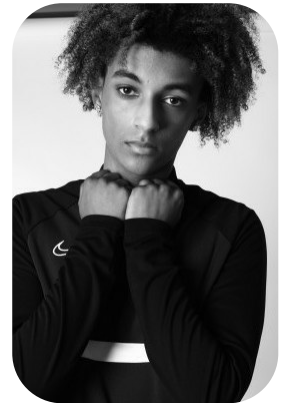

# Nahom Tsegai

Age: 16-20

Height:

Eye Colour:

Accent:

Gender:M

6ft1inch

Brown

London

Location:

Weight:

Waist: 34"

London

73kg

Bust: 39"

Drives: No

Shoe Size:

Hips: 36"

8.5

Hair Color:

Other/Extreme

Talents

COMMERCIAL MODELS

Additional Talents: