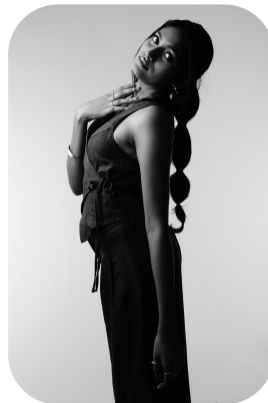

Namitha Thomas

Age: 25-30	Height: 5ft6inch	Eye Colour: Black	Accent: London
Gender:F	Weight: 50kg	Waist: 28	Bust: 32
Location: London	Shoe Size: 8.UK	Hips: 37	
Drives: No	Hair Color: Black		

Talents
COMMERCIAL MODELS, EXTRAS