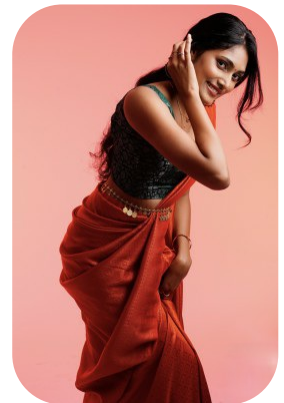

Namitha Thomas

Age: 25-30	Height: 5ft6inch	Eye Colour: Black	Accent: London
Gender:F	Weight: 50kg	Waist: 28	Bust: 32
Location: London	Shoe Size: 8.UK	Hips: 37	
Drives: No	Hair Color: Black		

Talents
COMMERCIAL MODELS, EXTRAS