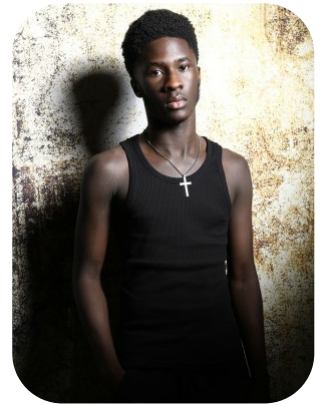

Nana Amoah

Age: 16-20	Height: 5ft11inch	Eye Colour: Brown	Accent: London
Gender:M	Weight: 68kg	Waist: 32	Bust: 33
Location: London	Shoe Size: 9.5	Hips: 39	
Drives: No	Hair Color: Black		

Talents
COMMERCIAL MODELS, EXTRAS