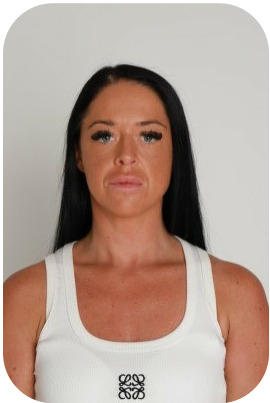

Naomi Gregory

Age: 31-40	Height: 5ft6inch	Eye Colour: Blue	Accent: Northern
Gender:F	Weight: 59kg	Waist: 35"	Bust: 36"
Location: Britain North	Shoe Size: 6	Hips: 28"	
Drives: Yes	Hair Color: Black		

Talents
COMMERCIAL MODELS, EXTRAS