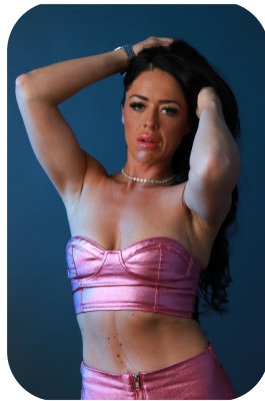

Naomi Gregory

Age: 31-40	Height: 5ft6inch	Eye Colour: Blue	Accent: Northern
Gender:F	Weight: 59kg	Waist: 35"	Bust: 36"
Location: Britain North	Shoe Size: 6	Hips: 28"	
Drives: Yes	Hair Color: Black		

Talents
COMMERCIAL MODELS, EXTRAS