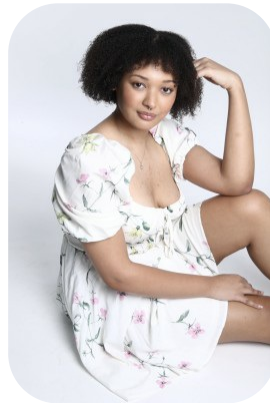

Natalie Grice

Age: 21-24	Height: 5ft6inch	Eye Colour: Hazel	Accent: London
Gender:F	Weight: 58kg	Waist: 25	Bust: 36
Location: London	Shoe Size: 6	Hips: 38	
Drives: No	Hair Color: Black		

Talents
COMMERCIAL MODELS, EXTRAS