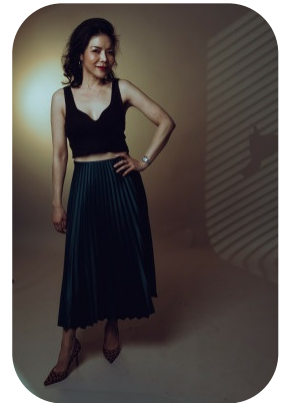

Natalie Miller

Age: 41-50	Height: 5ft3inch	Eye Colour: Black	Accent: London
Gender:F	Weight: 48kg	Waist: 25	Bust: 33
Location: London	Shoe Size: 3	Hips: 35	
Drives: Yes	Hair Color: Brunette		

Talents
MATURE MODELS, EXTRAS

Additional Talents:
BIKE - SWIM - COOK
TENNIS - 30 YEARS

FITNESS

DANCE - TRADITIONAL - COMMERCIAL

DERMATOLOGIST - SINCE 2008

FOR ANY INQUIRIES PLEASE CONTACT US

0207 834 66 60 - Office

www.fusionmng.com

cast@fusionmng.com