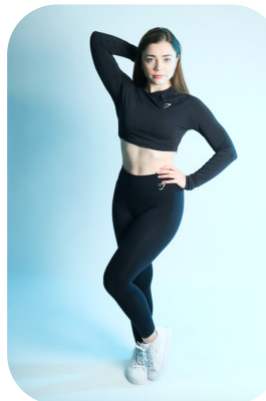

Additional Talents:

BIKE - SWIM - ROLLERSKATE - HORSERIDE - SKI - PIANO