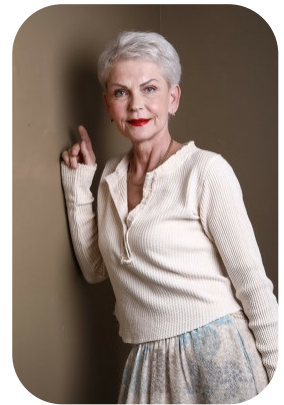

# Natalya Riches

Age: 51-60	Height: 5ft8inch	Eye Colour: Blue	Accent: East Euro
Gender:F	Shoe Size: 6	Waist: 29	Bust: 37
Location: London	Hair Color: Grey/White	Hips: 37	
Drives: No			

Talents  
MATURE MODELS, EXTRAS