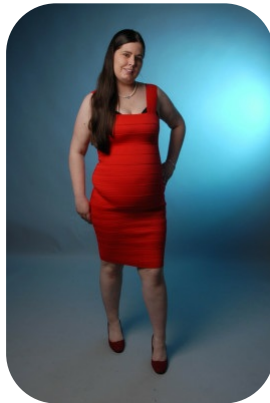

# Natasha Howes

Age: 25-30	Height: 5ft7inch	Eye Colour: Brown	Accent: London
Gender:F	Weight: 88kg	Waist: 41	Bust: 40 D
Location: London	Shoe Size: 6.5	Hips: 44	
Drives: No	Hair Color: Brunette		

Talents  
PLUS SIZE, EXTRAS