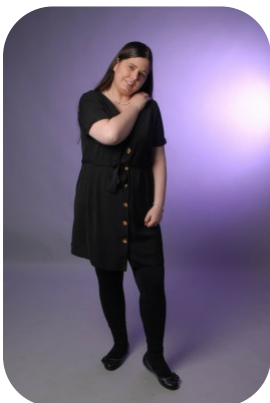

# Natasha Howes

Age: 25-30	Height: 5ft7inch	Eye Colour: Brown	Accent: London
Gender:F	Weight: 88kg	Waist: 41	Bust: 40 D
Location: London	Shoe Size: 6.5	Hips: 44	
Drives: No	Hair Color: Brunette		

Talents  
PLUS SIZE, EXTRAS