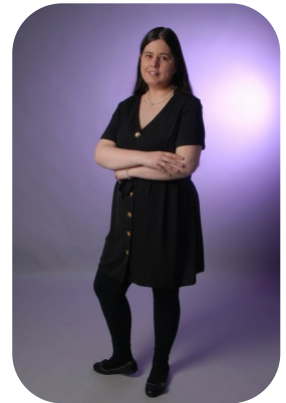

# Natasha Howes

Age: 25-30	Height: 5ft7inch	Eye Colour: Brown	Accent: London
Gender:F	Weight: 88kg	Waist: 41	Bust: 40 D
Location: London	Shoe Size: 6.5	Hips: 44	
Drives: No	Hair Color: Brunette		

Talents  
PLUS SIZE, EXTRAS