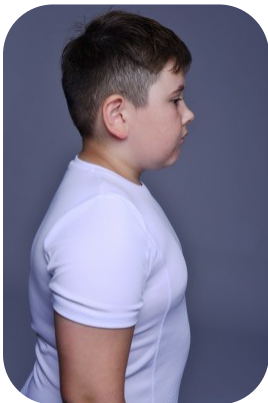

FOR ANY INQUIRIES PLEASE CONTACT US