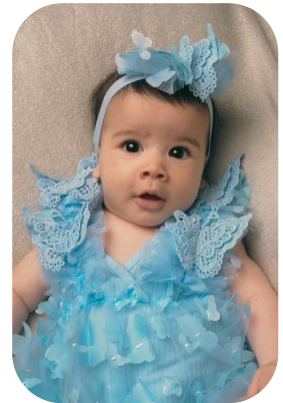

Nathalia Gomes

Age: 0-5	Height: 3ft0inch	Eye Colour: Brown	Accent: London
Gender:F	Weight: 10kg	Waist: NA	
Location: London	Shoe Size: 2	Bust: NA	
Drives: No	Hair Color: Black	Hips: NA	

Talents
CHILD MODELLING