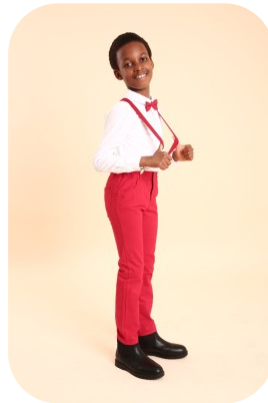

Nathan Benie

Age: 11-15	Height: 4ft10inch	Eye Colour: Black	Accent: London
Gender:M	Weight: 39kg	Waist: 64	Bust: 67
Location: Britain North	Shoe Size: 5.5	Hips: 76	
Drives: No	Hair Color: Black		

Talents
CHILD MODELLING, EXTRAS