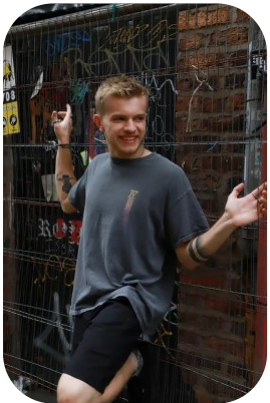

Nathan Greathead

Age: 21-24	Height: 5ft7inch	Eye Colour: Blue	Accent: London
Gender: M	Weight: 64kg	Waist: 32	Bust: 38
Location: London	Shoe Size: 8.5		
Drives: Yes	Hair Color: Blonde		

Talents
ALTERNATIVE MODELS, COMMERCIAL MODELS,
EXTRAS