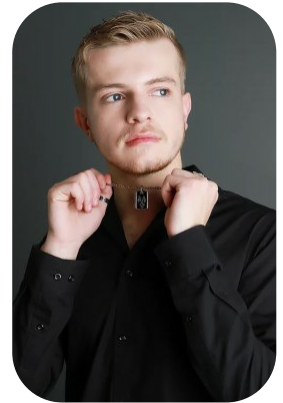

Nathan Greathead

Age: 21-24	Height: 5ft7inch	Eye Colour: Blue	Accent: London
Gender: M	Weight: 64kg	Waist: 32	Bust: 38
Location: London	Shoe Size: 8.5		
Drives: Yes	Hair Color: Blonde		

Talents
ALTERNATIVE MODELS, COMMERCIAL MODELS,
EXTRAS