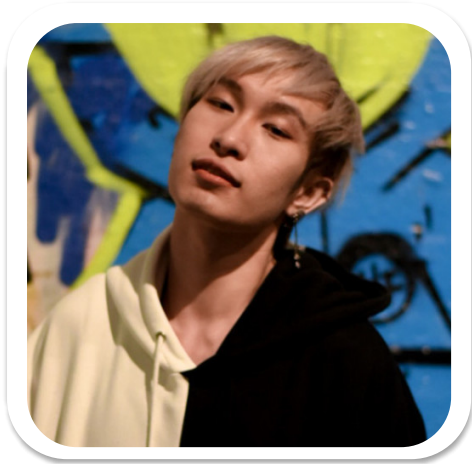

# Nattaphat Anuwattrakul

Age: 25-30	Height: 5ft5inch	Eye Colour: Brown	Accent: East Asian
Gender:M	Weight: 57kg		
Location: London	Shoe Size: 8.5		
Drives: No	Hair Color: Other/Extreme		