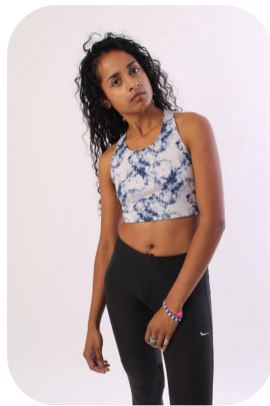

Navina Rajan

Trainings: 4 Videos: 5

Age: 25-30	Height: 5ft5inch	Eye Colour: Brown	Accent: London
Gender:F	Weight: 50kg	Waist: 27	Bust: 32C
Location: London	Shoe Size: 6	Hips: 35	
Drives: Yes	Hair Color: Black		

Talents
 COMMERCIAL MODELS, FITNESS MODELS,
 ATHLETES, MUSICIANS

Additional Talents:

BIKE - SWIM - SKI - CLIMB - BOULDERING

ATHLETICS - 20 YEARS

NETBALL, HOCKEY - 15 YEARS

FITNESS (AEROBICS)

MUSIC PRODUCER , SING - 10 YEARS