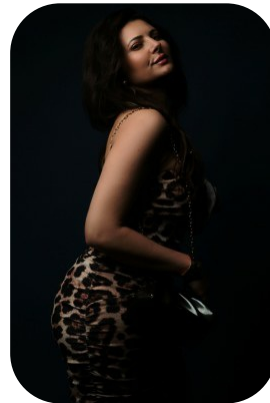

Nawaem Frej

Age: 41-50	Height: 5ft5inch	Eye Colour: Green	Accent: London
Gender:F	Weight: 62kg	Waist: 28	Bust: 34
Location: London	Shoe Size: 4	Hips: 30	
Drives: Yes	Hair Color: Brunette		

Talents

COMMERCIAL MODELS, MATURE MODELS, EXTRAS