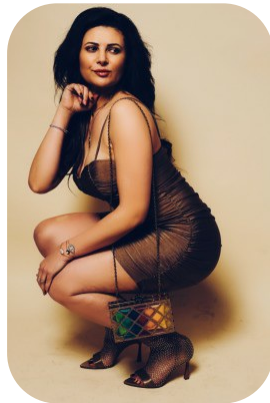

Nawaem Frej

Age: 41-50	Height: 5ft5inch	Eye Colour: Green	Accent: London
Gender:F	Weight: 62kg	Waist: 28	Bust: 34
Location: London	Shoe Size: 4	Hips: 30	
Drives: Yes	Hair Color: Brunette		

Talents

COMMERCIAL MODELS, MATURE MODELS, EXTRAS