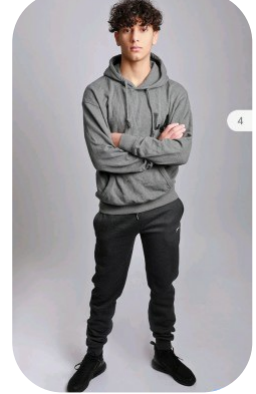

Nazih Dris

Age: 16-20	Height: 5ft10inch	Eye Colour: Brown	Accent: London
Gender: M	Weight: 63kg	Waist: 31	Bust: 36
Location: London	Shoe Size: 7	Hips: 37.5	
Drives: No	Hair Color: Black		

Talents
TEEN MODELS