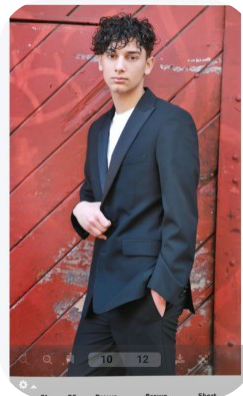

Nazih Dris

Age: 16-20	Height: 5ft10inch	Eye Colour: Brown	Accent: London
Gender: M	Weight: 63kg	Waist: 31	Bust: 36
Location: London	Shoe Size: 7	Hips: 37.5	
Drives: No	Hair Color: Black		

Talents
TEEN MODELS