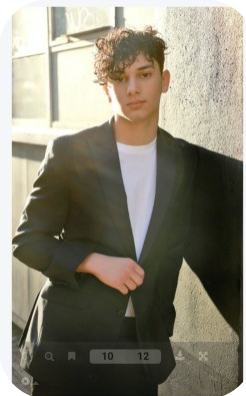

Nazih Dris

Age: 16-20	Height: 5ft10inch	Eye Colour: Brown	Accent: London
Gender: M	Weight: 63kg	Waist: 31	Bust: 36
Location: London	Shoe Size: 7	Hips: 37.5	
Drives: No	Hair Color: Black		

Talents
TEEN MODELS