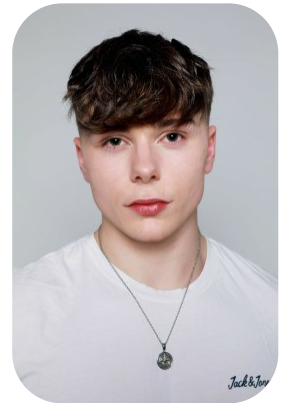

Additional Talents:
BIKE - SWIM - CLIMB
GYM FITNESS