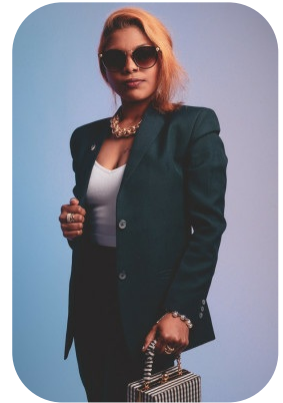

# Neethu Edwin

Age: 25-30	Height: 5ft0inch	Eye Colour: Brown	Accent: London
Gender:F	Weight: 45kg	Waist: 27.5	Bust: 32 D
Location: Britain North	Shoe Size: 4	Hips: 25	
Drives: No	Hair Color: Blonde		

Talents  
COMMERCIAL MODELS, COMMERCIAL DANCERS,  
EXTRAS